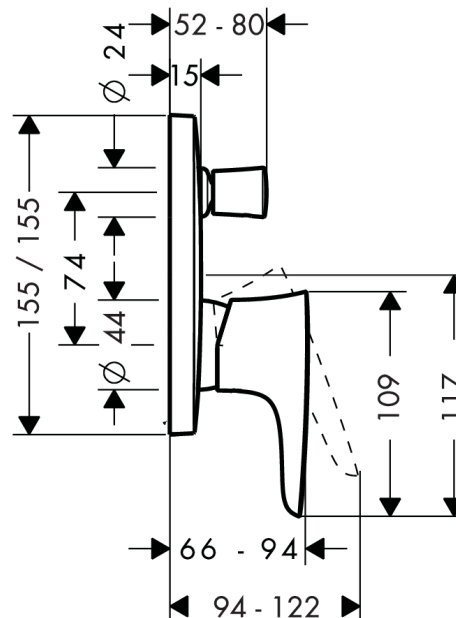

PuraVida
Single lever bath mixer for concealed installation
 Surfaces: **chrome** Article Number: **15445000**

Description

Mandatory Accessoires

- Basic set iBox universal (#01800XXX)
- iBox universal Basic with pre-mounted angle connection G1/2 (#01810XXX)

Optional Accessoires

- Extension element (#15597XXX)

Product image

Scale drawing

Flowchart